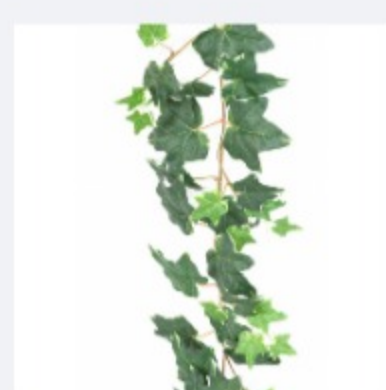

Dutch Ivy Garland - 190 cm
Ref : 26221-71