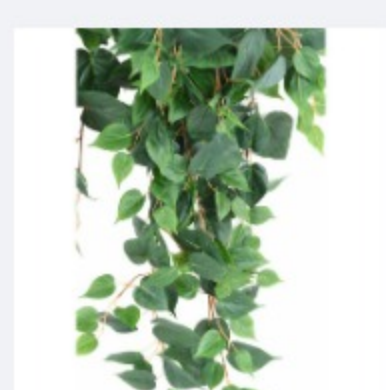

Pothos - 90 cm
Ref : 26208-71