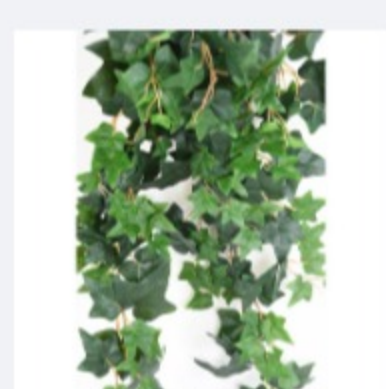

English Ivy - 90 cm
Ref : 26206-71