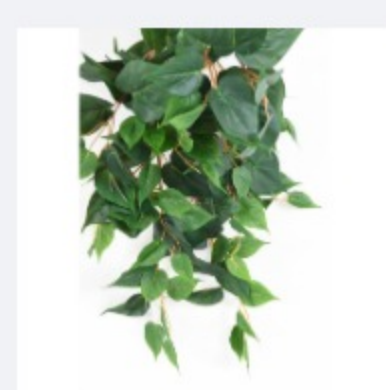

Pothos - 65 cm
Ref : 26203-71