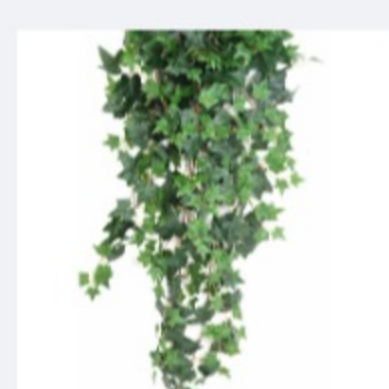

English Ivy - 130 cm
Ref : 26211-71

These new falls are made of a mix of large leaves with smaller ones. Our English Ivy is always green with color variations for a natural look.