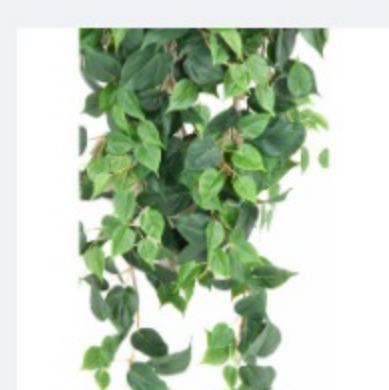

Pothos - 130 cm
Ref : 26214-71

Feel free to click on the picture to see the large photos and details of these new falls : very pretty and elegant leaves in order to fit with all styles.