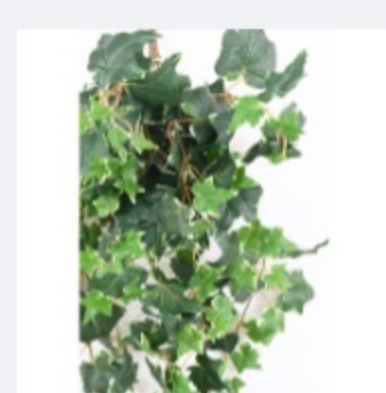

Dutch Ivy - 90 cm
Ref : 26207-73

Dutch Ivy, always variegated, will bring brightness thanks to its delicate white borders.