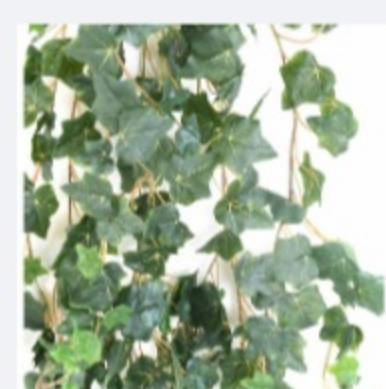

Ivy mini - 130 cm
Ref : 26235-71

These Ivies in coated Tergal have small and medium leaves. And as the adage says : Good things come in small packages.