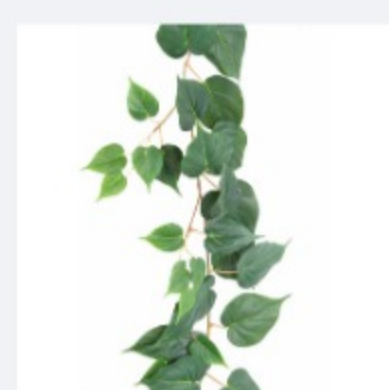

Pothos Garland - 190 cm
Ref : 26222-71

To complete the range, here are our News in Garland version. Ideal for hiding ugly poles for example.

Vine garland 200

Ref : 26227-71

Height : 200 cm

Why not use this garland or our other artificial vine products to decorate wine merchants. Besides, our plants are to be consumed without moderation.