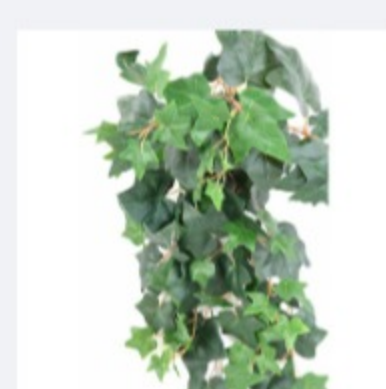

English Ivy - 65 cm
Ref : 26201-71