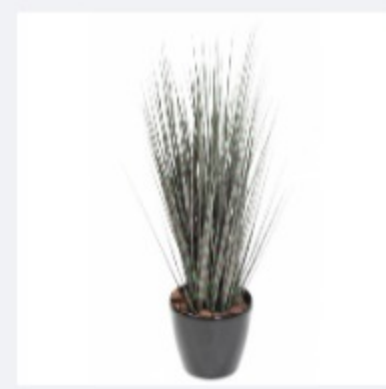

Miscanthus Zebrina Round 55

Ref : 28832-73

Height : 55 cm

Very decorative, this beautiful grass with green leaves streaked with creamy yellow, will bring a touch of originality to your decorations.

Miscanthus Zebrina - 60 cm
Ref : 28842-71